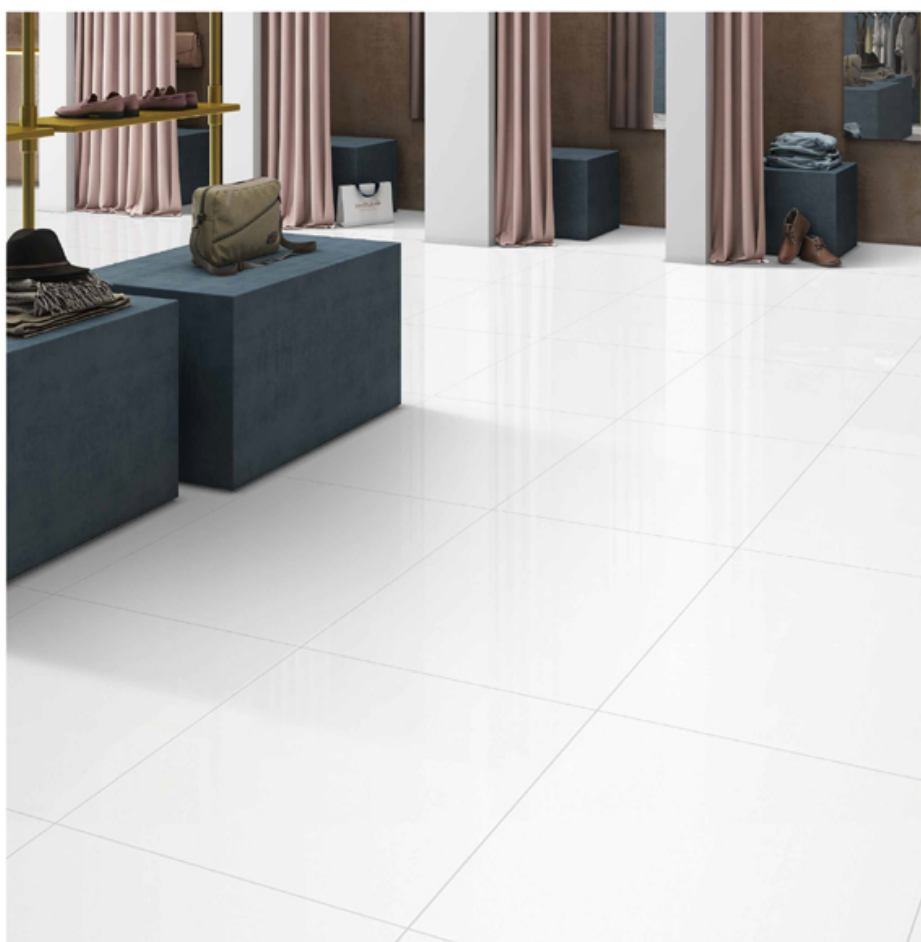

POLISHED | MATT FINISH

**60X
60CM**

SNOW WHITE