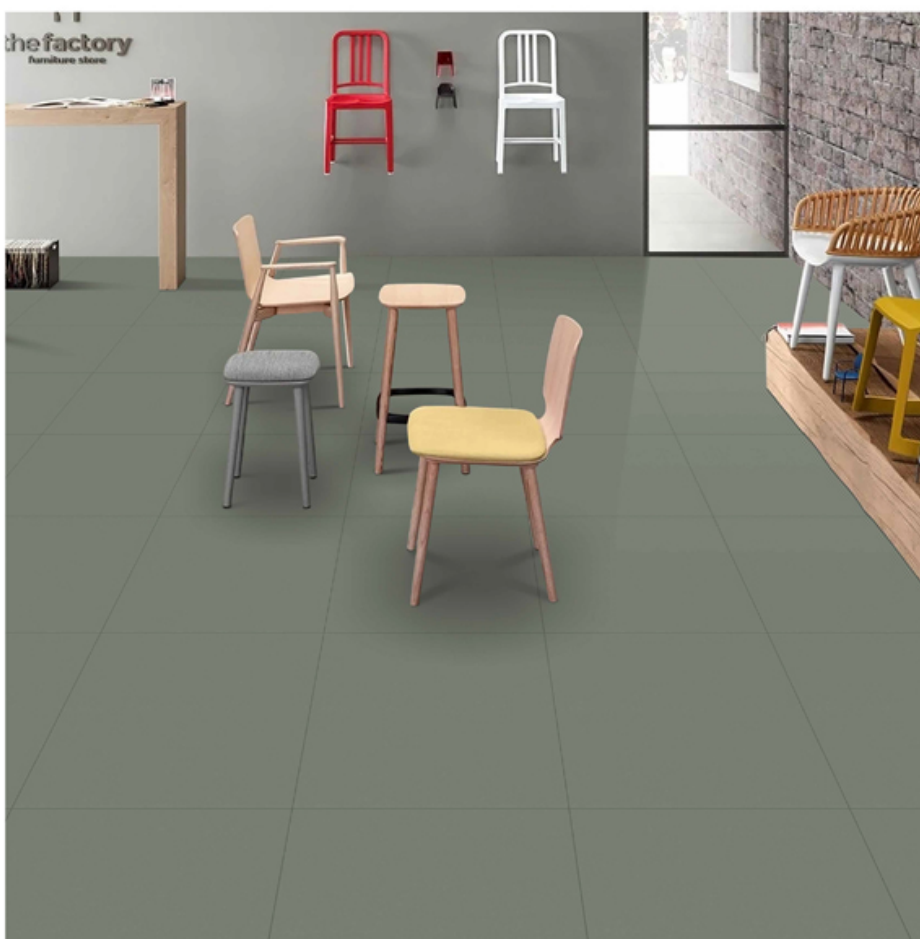

NUT BROWN

POLISHED | MATT FINISH

**60X
60CM**

OLIVE

MATT FINISH 60X
60CM

SLATE GREY

MATT FINISH 60X
60CM

SMOKE