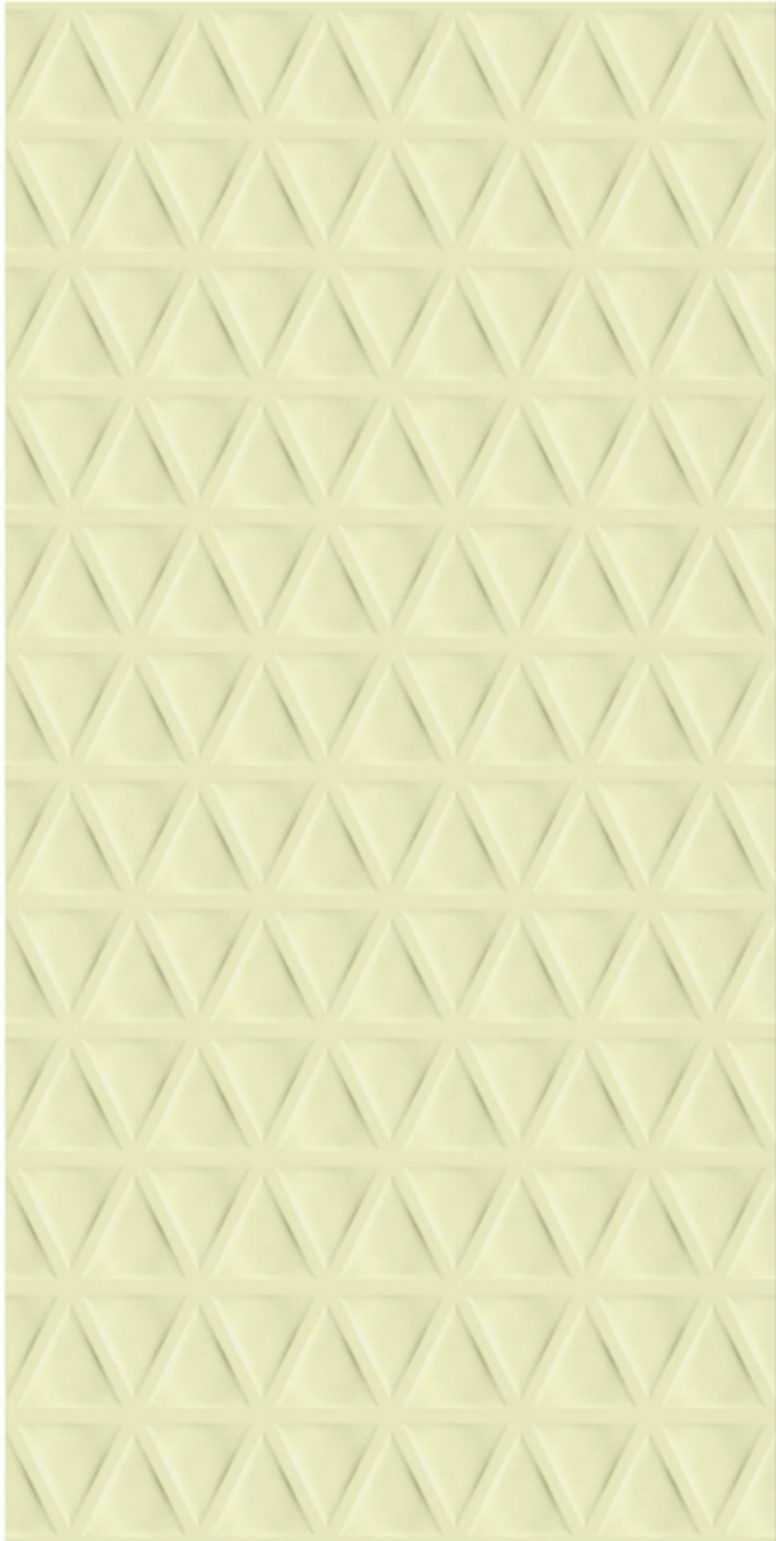

PASTEL COLOUR

PASTEL AMBER DECOR

MATTE SURFACE	
1 RANDOM	600x1200mm