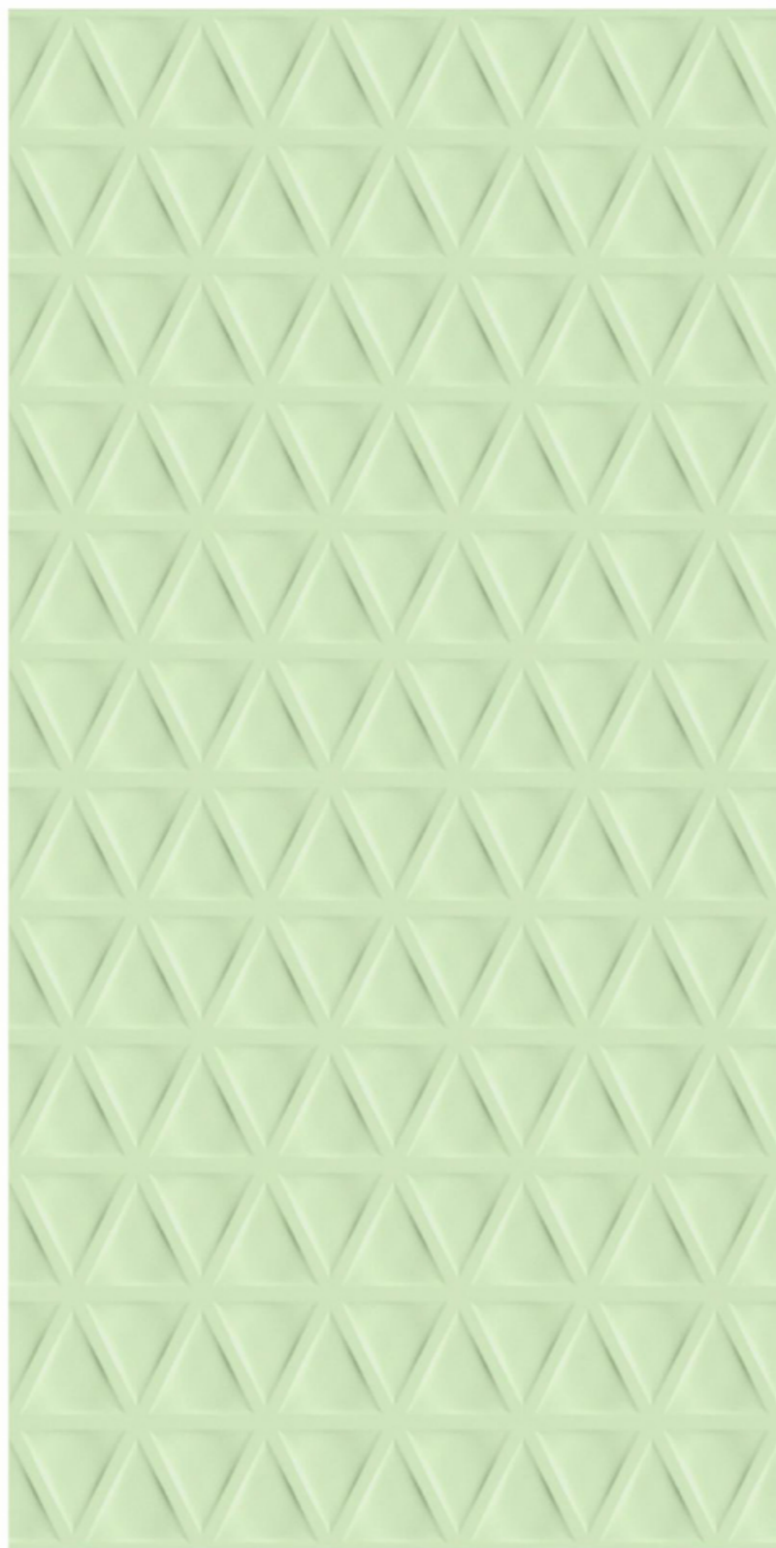

PASTEL COLOUR

PASTEL SPRING DECOR

MATTE SURFACE	
1 RANDOM	600x1200mm