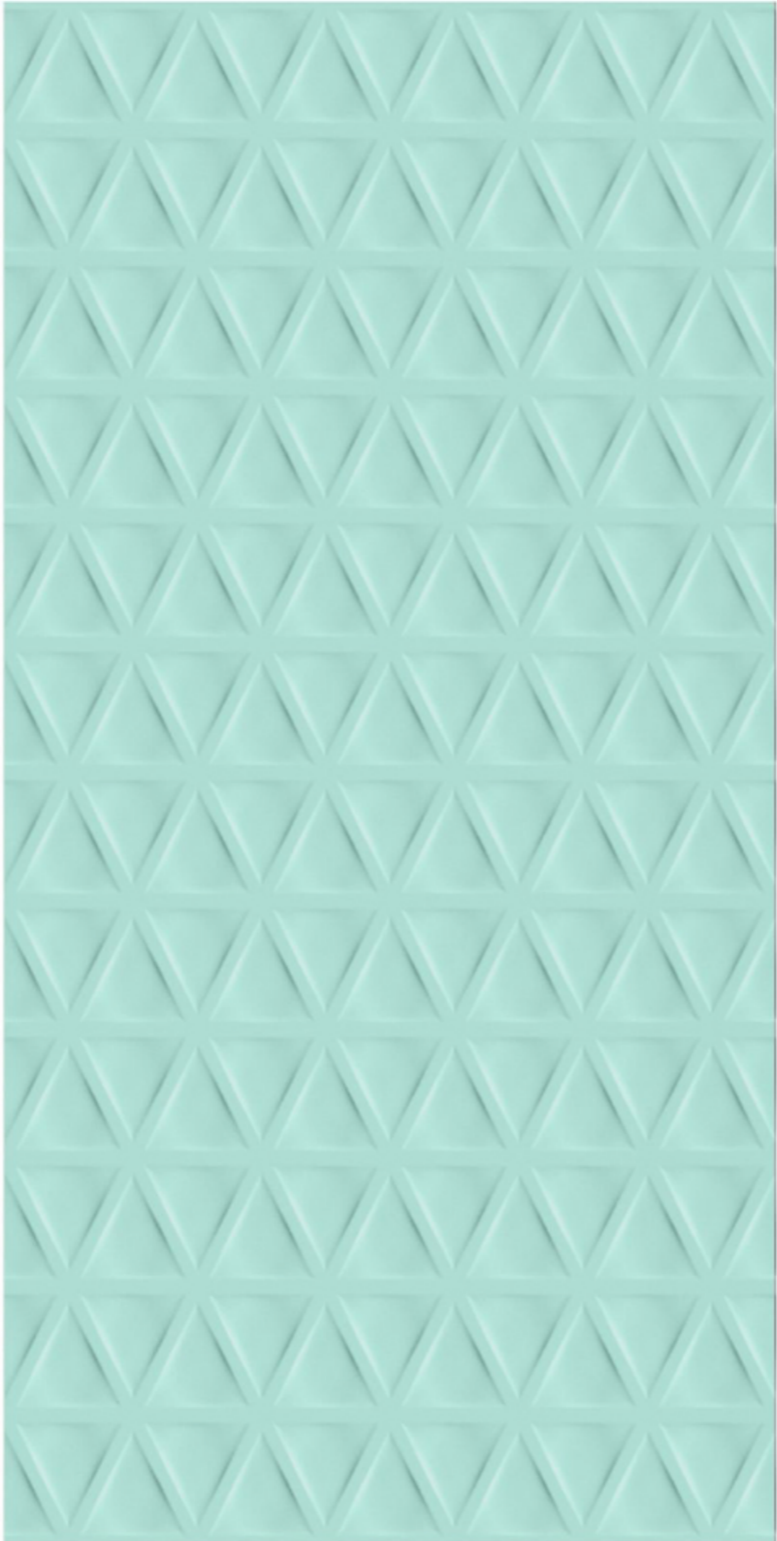

PASTEL AQUA DECOR

MATTE SURFACE	
1 RANDOM	600x1200mm