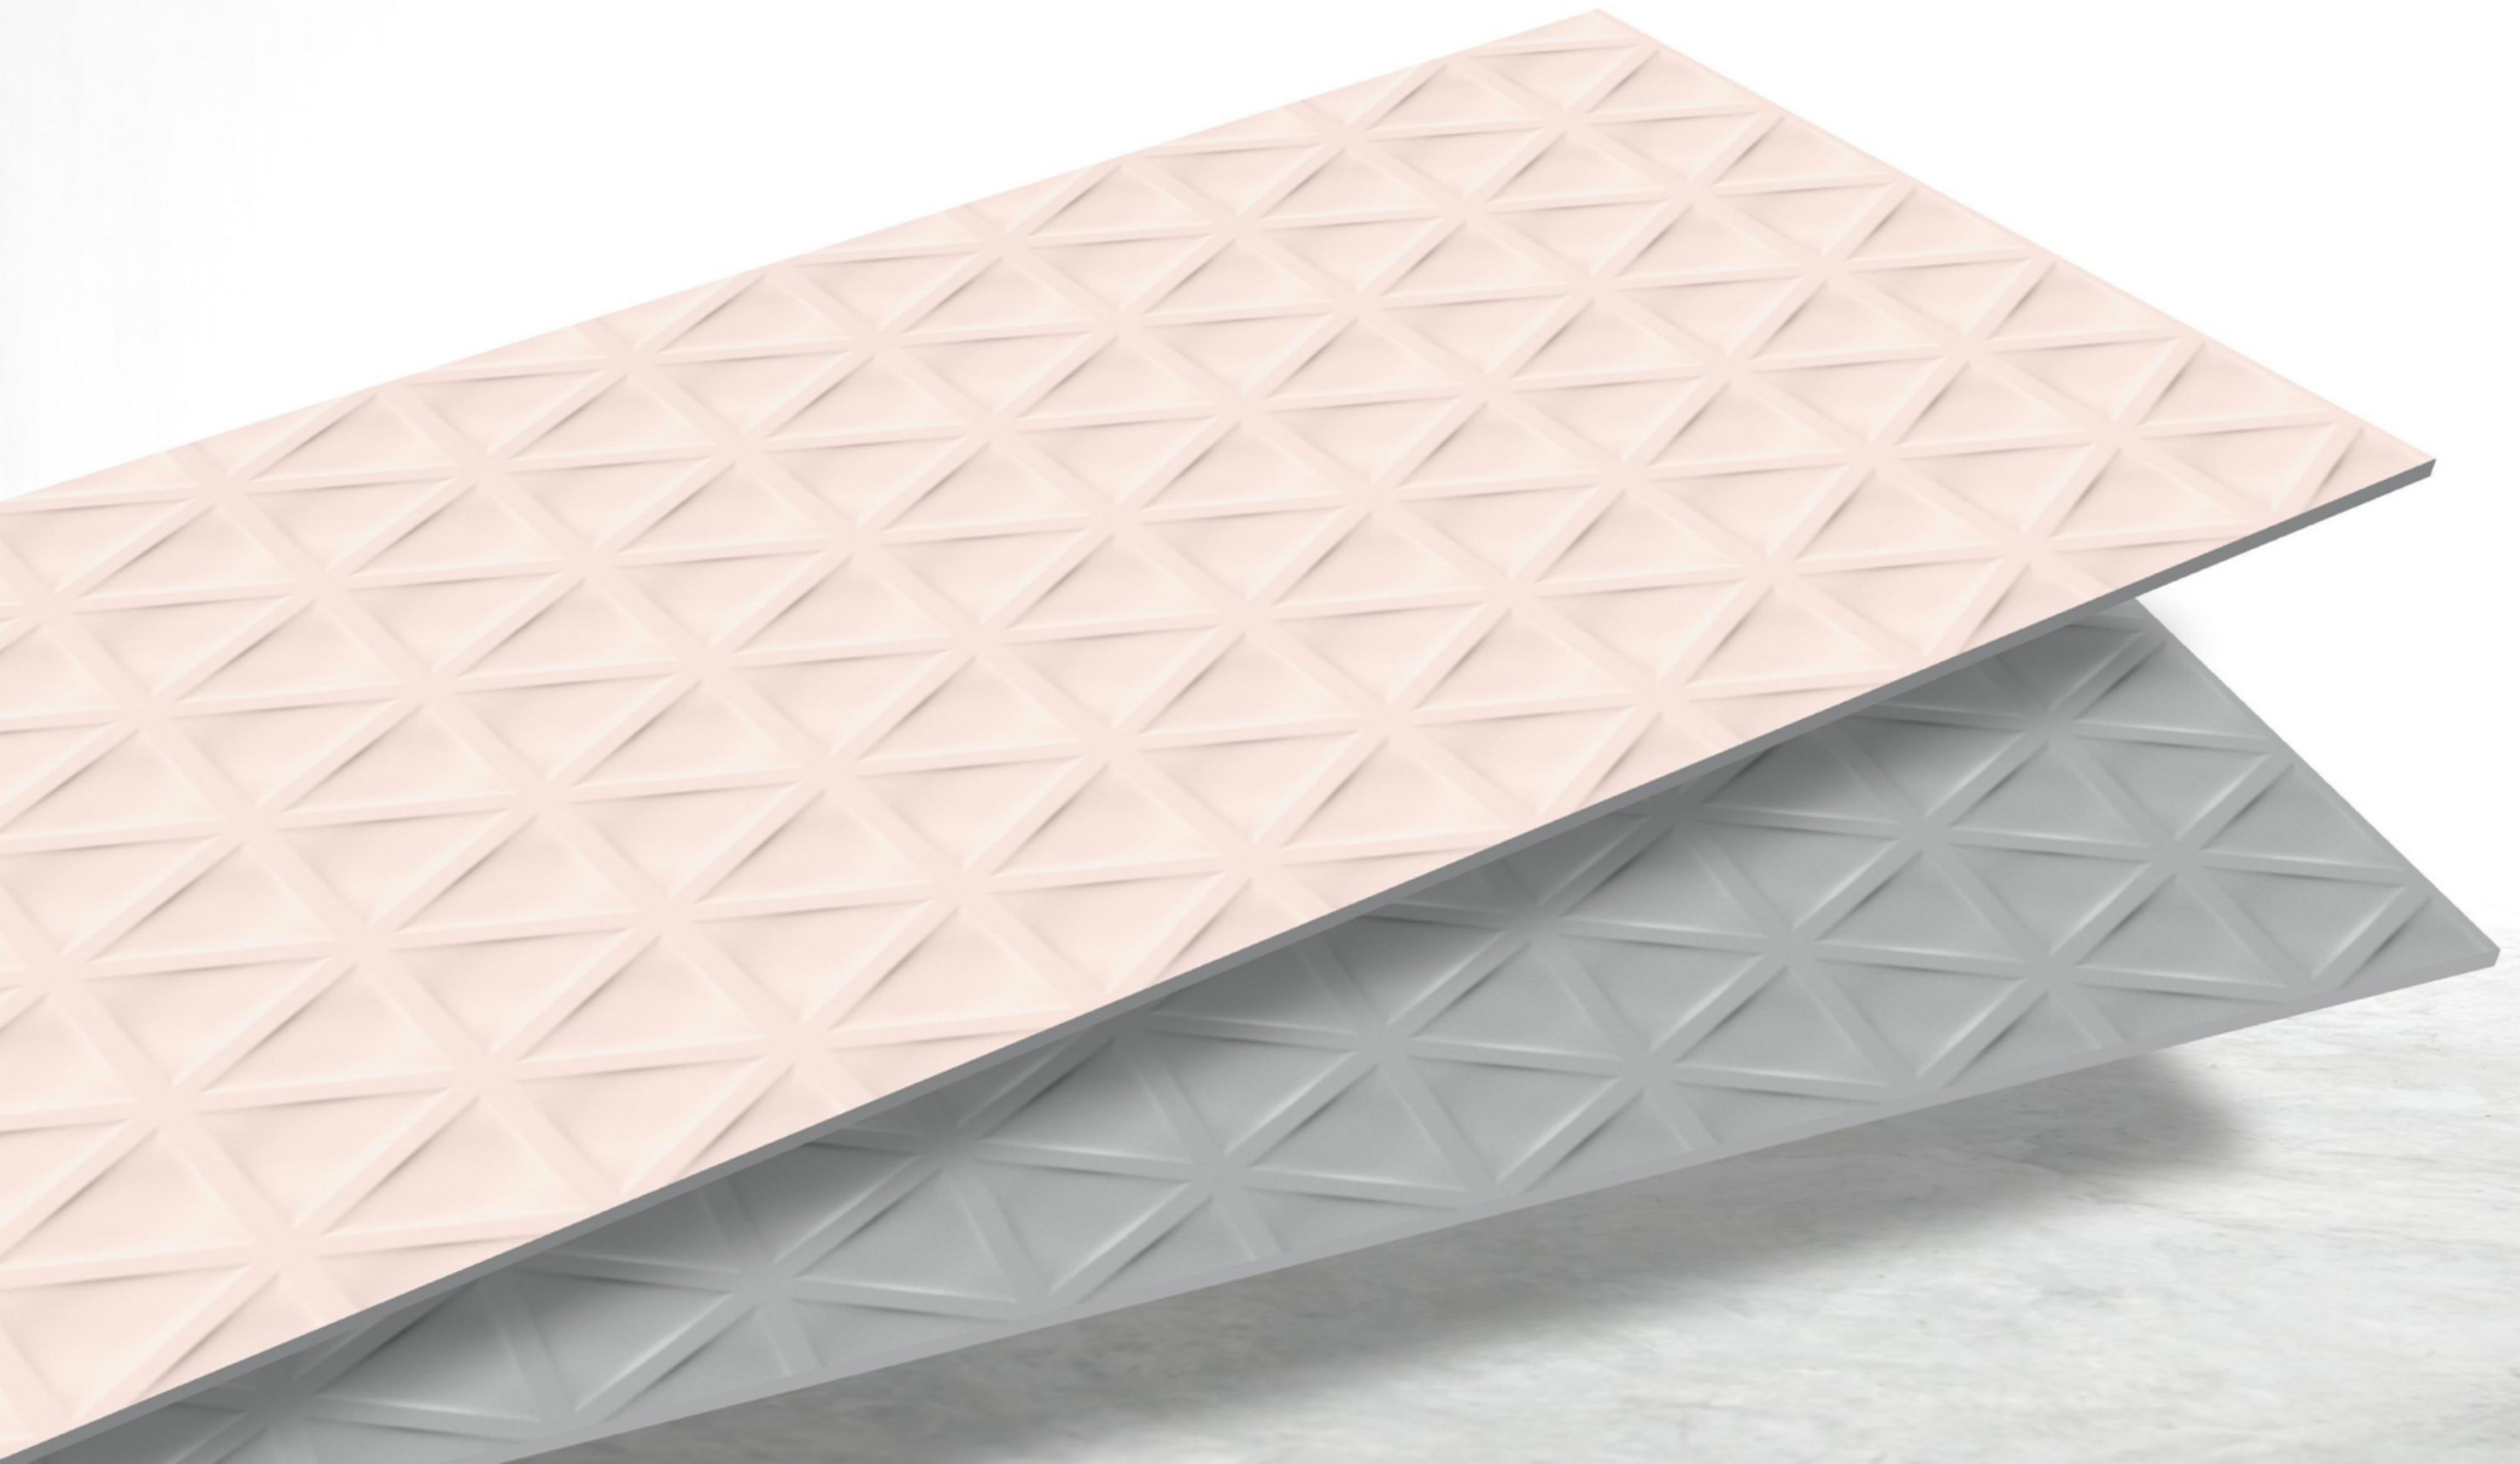

FINISHES

MATTE