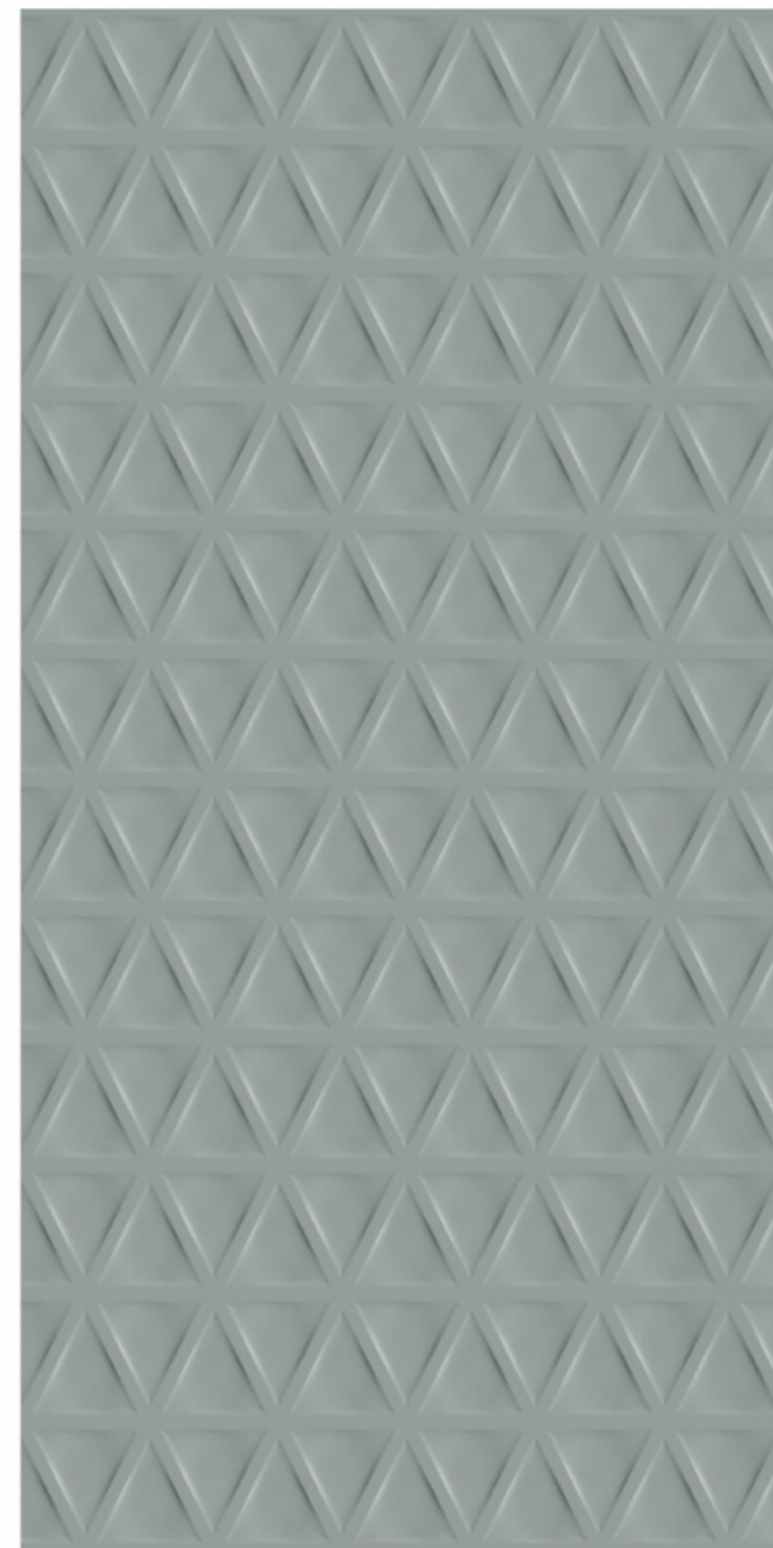

PASTEL GREY DECOR

MATTE SURFACE	
1 RANDOM	600x1200mm