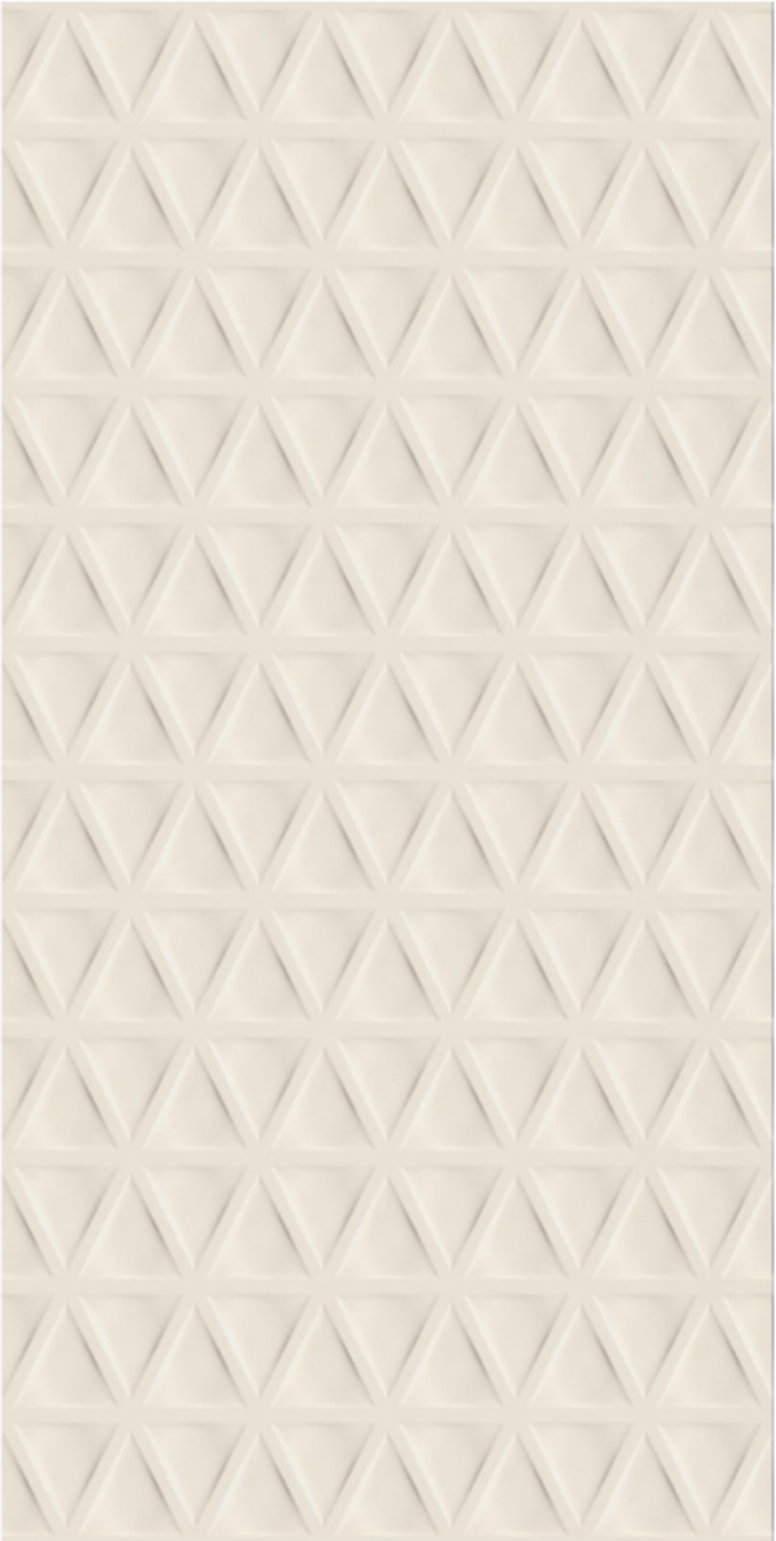

PASTEL BROWN DECOR

MATTE SURFACE	
1 RANDOM	600x1200mm