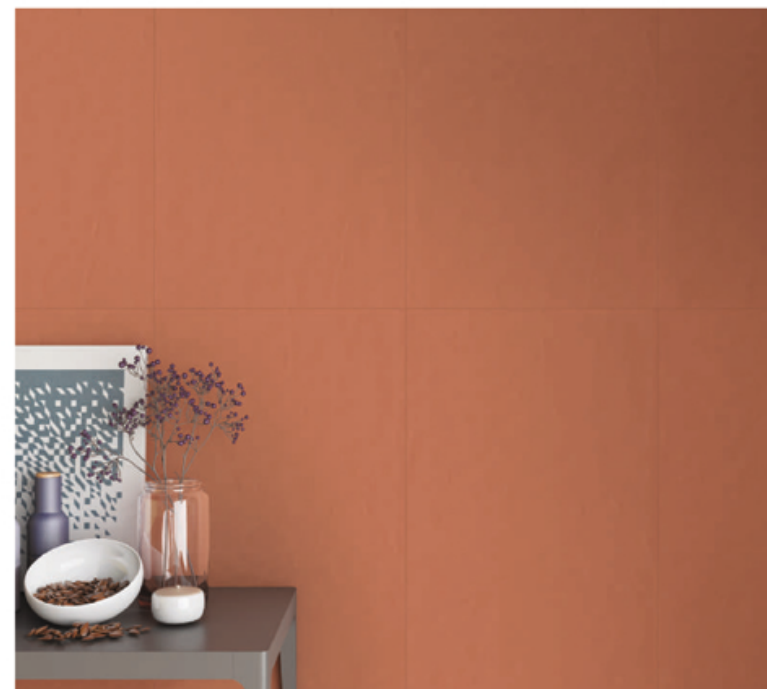

CLICK TO VIEW
 PUNCH

Size_
**600x
1200mm**

Finish_
Matt

Type_
Full Body

FOR MODERN LOOK

Create cozy and comfortable
space with magnificent designs
that give your interior
style sparkling shine

Application : swimming-pools & bathing | patios & terraces | bars & restaurants | street furnishing