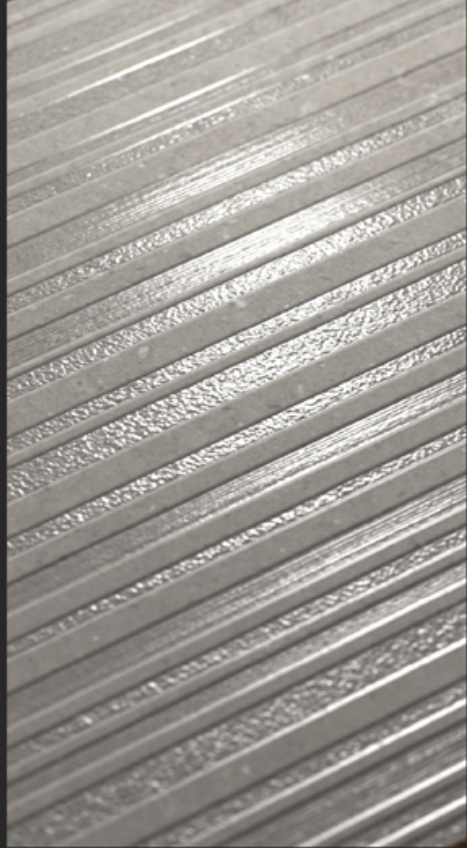

SIZE 600X  
1200 MM

04  
RANDOM

CAROLINA  
MOCA DECOR

PUNCH  
EFFECT

SURFACE PUNCH WITH  
CARVING

SIZE 600X  
1200 MM

LINER  
PUNCH COLLECTION

CAROLINA  
SAND DECOR