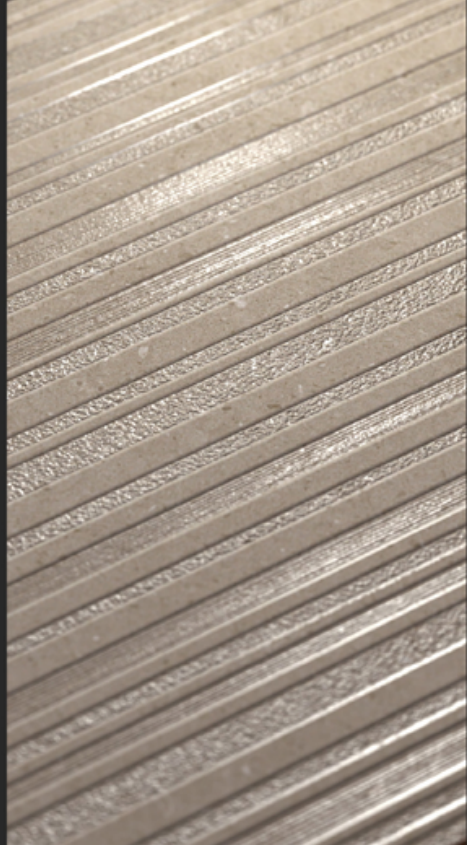

06

RANDOM

CAROLINA  
REGALLIA DECOR

PUNCH  
EFFECT

SURFACE PUNCH WITH  
CARVING

SIZE 600X  
1200 MM

06

RANDOM