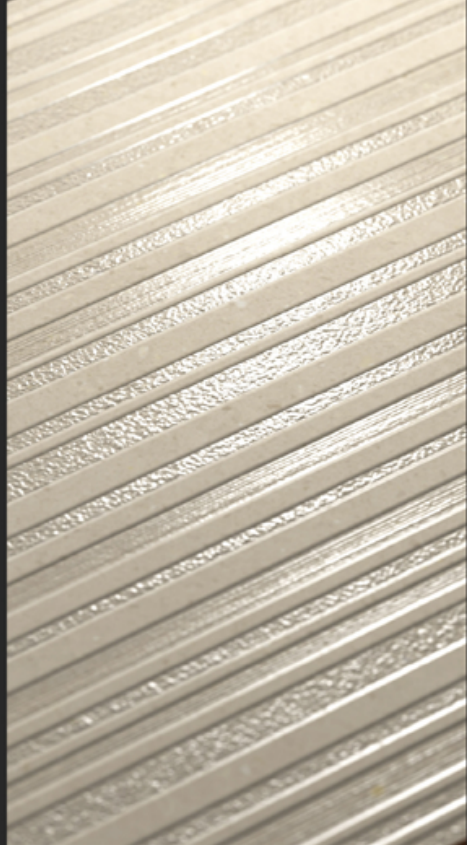

SURFACE MATT  
CARVING

SIZE 600X  
1200 MM

04  
RANDOM

CAROLINA  
DESSERT DECOR

PUNCH  
EFFECT

SURFACE PUNCH WITH  
CARVING

SIZE 600X  
1200 MM

LINER  
PUNCH COLLECTION