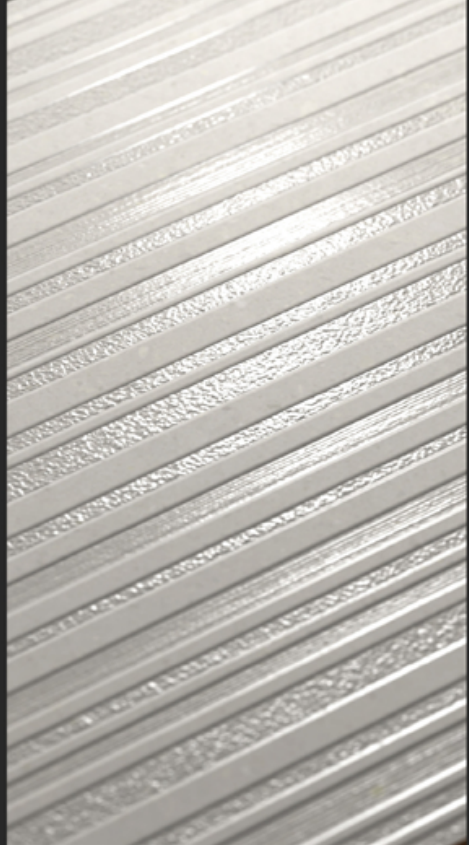

CAROLINA
SILVER DECOR