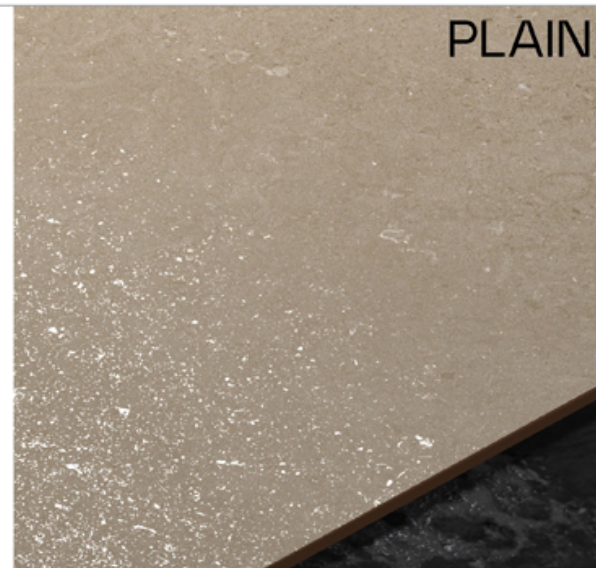

## MATT CARVING

(PLAIN EFFECT)

The carving Effect is one of the best choices for interior and architecture design. The carving effect not only provides a depth effect to your Surface but also adds a shining effect.