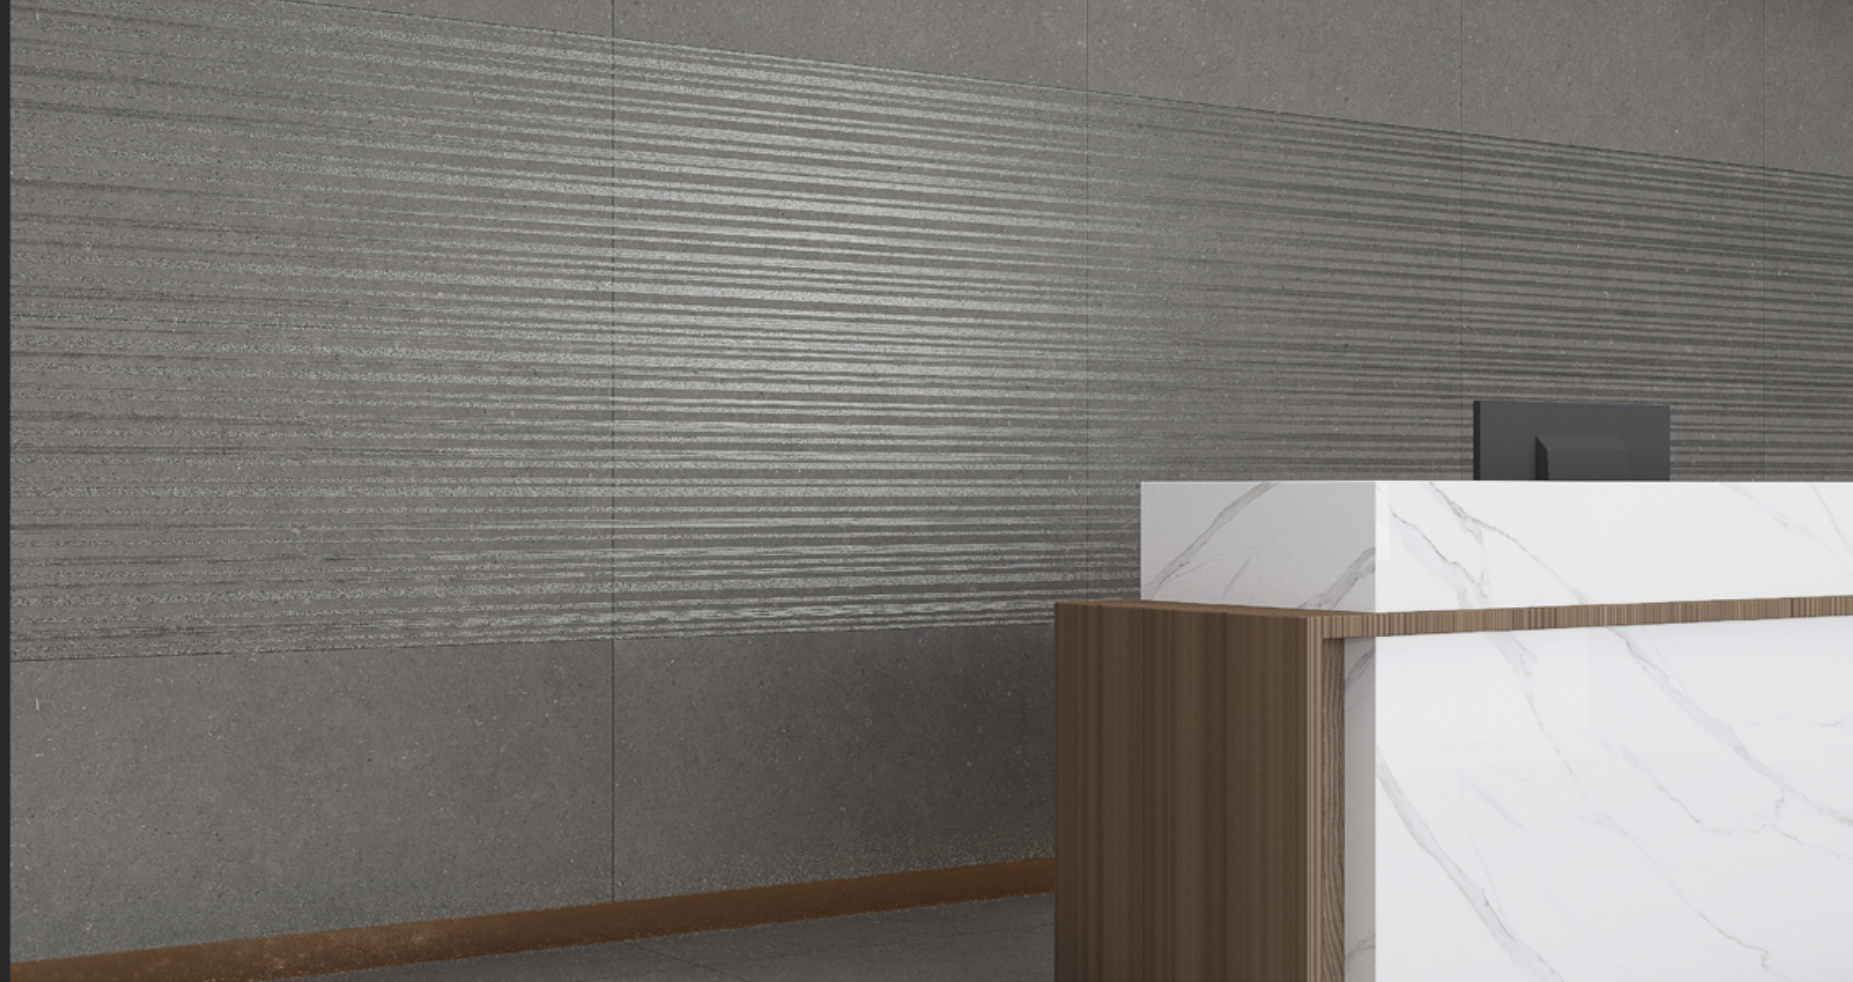

CAROLINA SAND

CAROLINA REGALLIA

CAROLINA DESSERT

CAROLINA DUST

CAROLINA SILVER