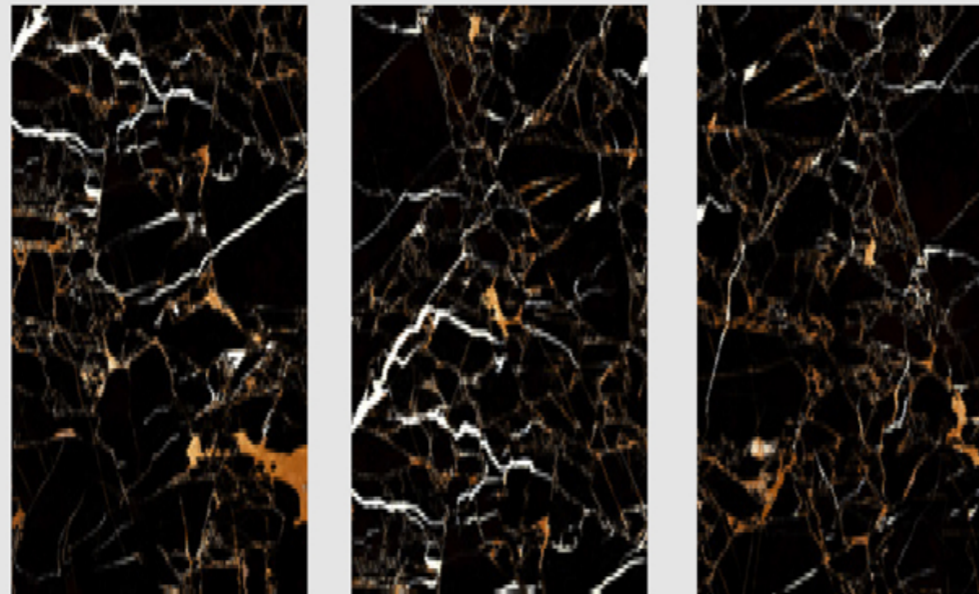

TECON BLACK

SIZE : 600X1200 MM
FINISH : LAPATO SUGAR

REAL VIEW

- LIVING ROOM
- HOTEL
- RESTAURANT
- CLOTHING SHOP
- BUILDING
- OFFICE
- SCHOOL
- HOSPITAL
- FACTORY
- TRAIN
- AIRPORT