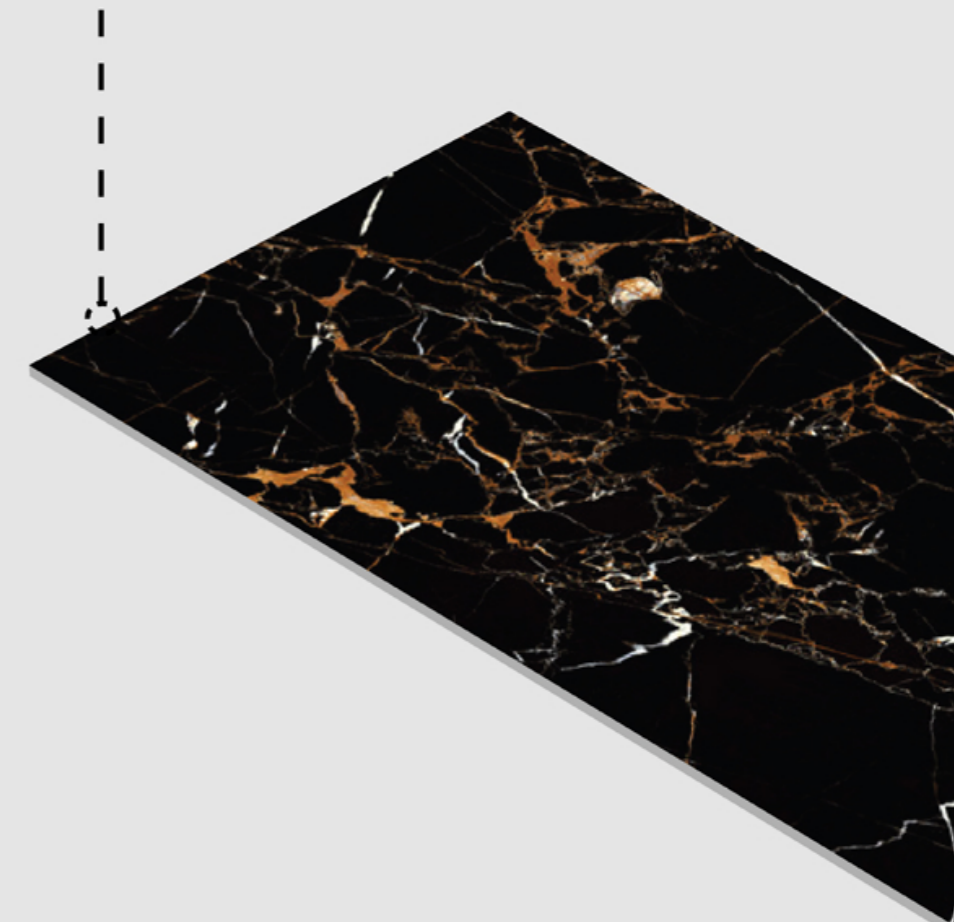

- LIVING ROOM
- HOTEL
- RESTAURANT
- CLOTHING SHOP
- BUILDING
- OFFICE
- SCHOOL
- HOSPITAL
- FACTORY
- TRAIN
- AIRPORT