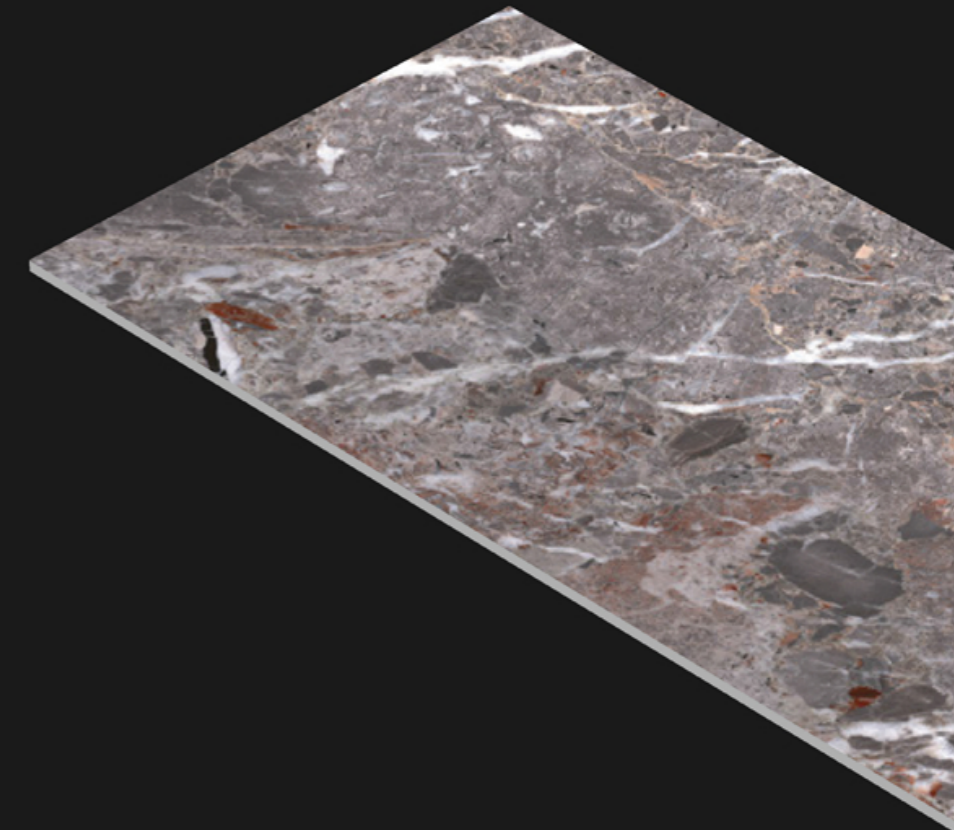

MORECO STONE

SIZE : 600X1200 MM
FINISH : LAPATO SUGAR

RANDOM FACE : 4

LIVING ROOM

HOTEL

RESTAURANT

CLOTHING
SHOP

BUILDING

OFFICE

SCHOOL

HOSPITAL

FACTORY

TRAIN

AIRPORT