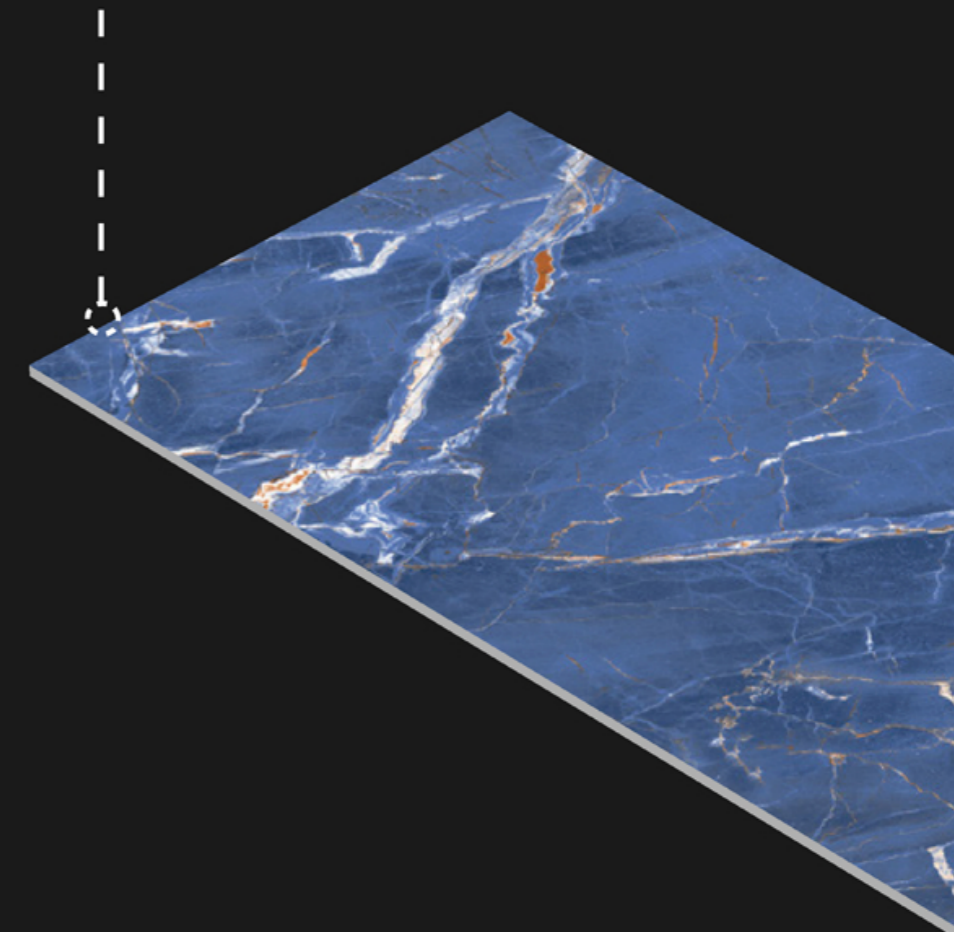

HOSPITAL

FACTORY

TRAIN

AIRPORT

GALAXY BLUE

SIZE : 600X1200 MM
FINISH : LAPATO SUGAR

REAL VIEW

RANDOM FACE : 5

-  LIVING ROOM
-  HOTEL
-  RESTAURANT
-  CLOTHING SHOP
-  BUILDING
-  OFFICE
-  SCHOOL
-  HOSPITAL
-  FACTORY
-  TRAIN
-  AIRPORT

MORECO STONE

MORECO STONE

SIZE : 600X1200 MM
FINISH : LAPATO SUGAR

RANDOM FACE : 4