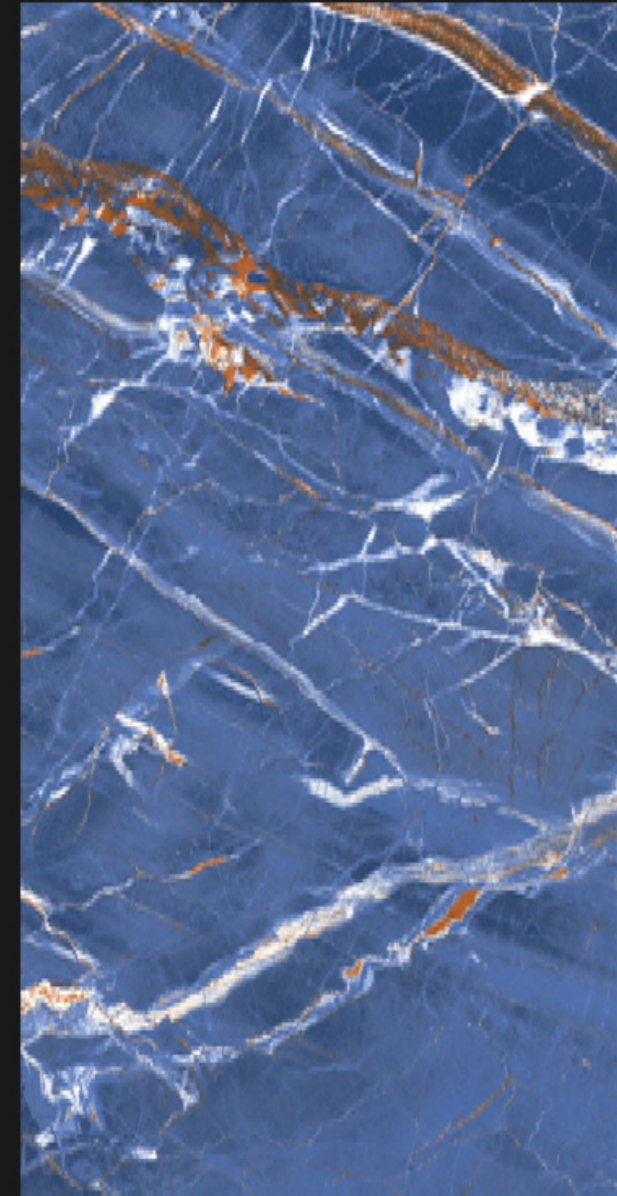

HOSPITAL

FACTORY

TRAIN

AIRPORT

GALAXY BLUE

SIZE : 600X1200 MM
FINISH : LAPATO SUGAR

REAL VIEW

RANDOM FACE : 5