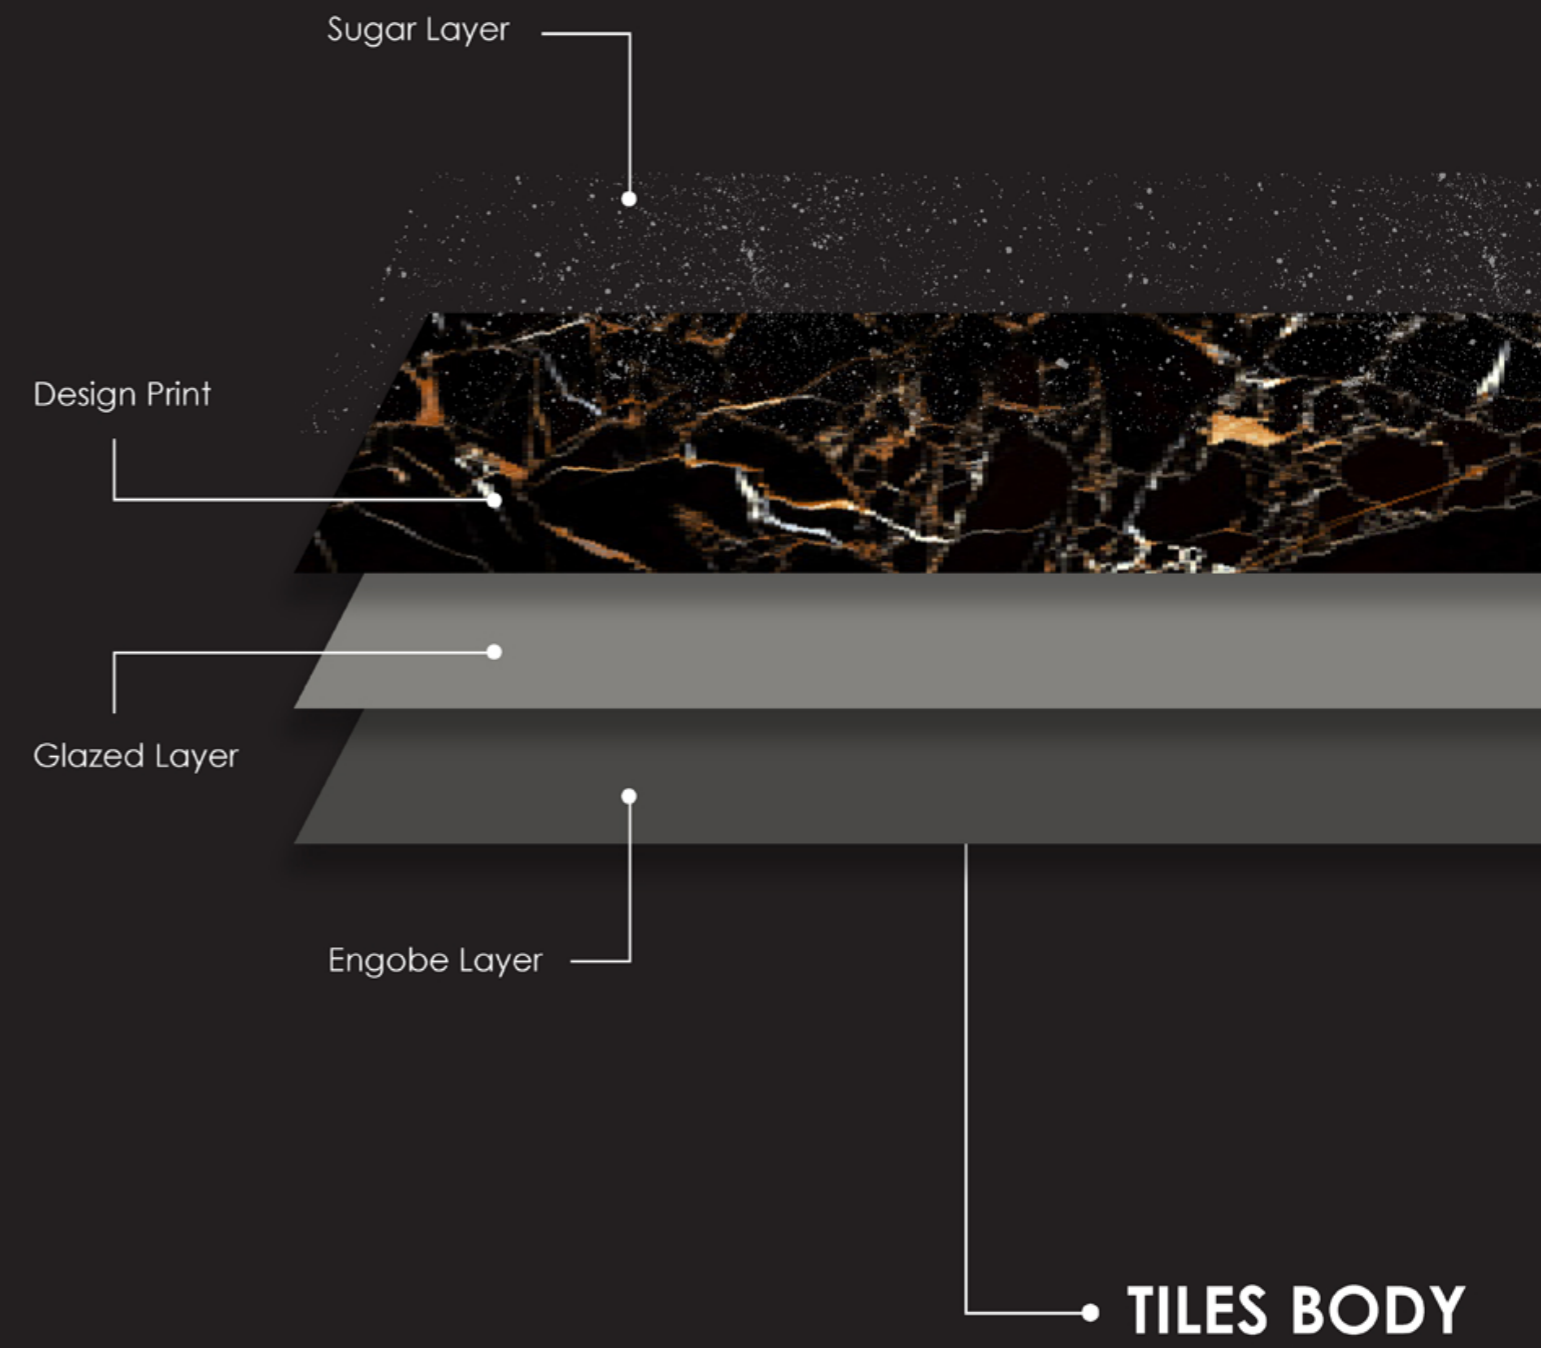

SEKOL

Lead the World...

Lapato sugar

600X1200 MM

GSVT

Lapato Sugar finish tiles come with a grainy finish that is applied through a unique manufacturing process.

INSPIRED BY CELESTIAL BODIES.

Star Cluster are sometimes called galactic clusters due to their location on the dusty spiral arms on the plane of spiral galaxies.