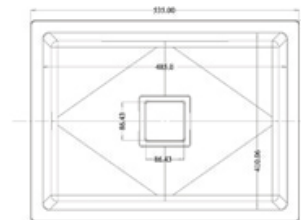

SIZE :21X18 inch
WHIGHT:10 kg(Approx)

MRP : Granite 6399/-
Metalic 7699/-

Installation

TOP MOUNT

UNDER MOUNT

FLUSH MOUNT

DIMENSIONS

DOVEL

Quartz KITCHEN SINK

SIZE :36X18 inch
WHIGHT:16.3 kg(Approx)

MRP : Granite 12,299/-
Metalic 14,799/-

Installation

TOP MOUNT

UNDER MOUNT

FLUSH MOUNT

DIMENSIONS