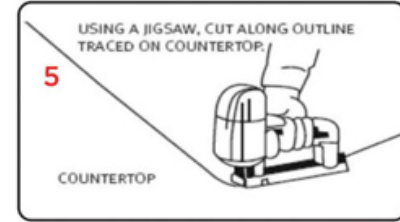

Using a jigsaw, cut along the inside line to cut the opening in the countertop.