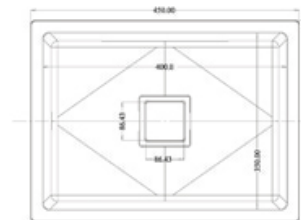

Quartz KITCHEN SINK

SIZE :18X16 inch
WHIGHT:10 kg(Approx)

MRP : Granite 5299/-
Metalic 6399/-

Installation

TOP MOUNT

UNDER MOUNT

FLUSH MOUNT

DIMENSIONS