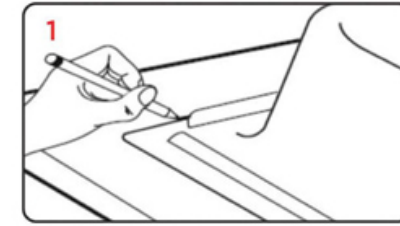

METALIC SERIES

WHITE

GRAY

BLACK

CHOCO
RED

INSTALLATION OF THE SINK PREPARING A NEW COUNTERTOP

Trace the sink outline on the countertop (do not cut along this line).

Draw a line 1 cm inside the sink outline.