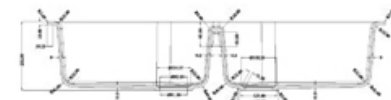

Quartz KITCHEN SINK

SIZE :45X20 inch
WHIGHT:28 kg(Approx)

MRP : Granite 19,399/-
Metalic 22,699/-

Installation

TOP MOUNT

UNDER MOUNT

FLUSH MOUNT

DIMENSIONS

MARVEL