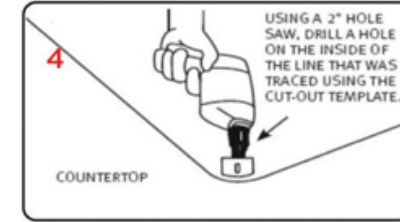

Using a 2" hole saw, Drill a pilot hole inside the cutting line.