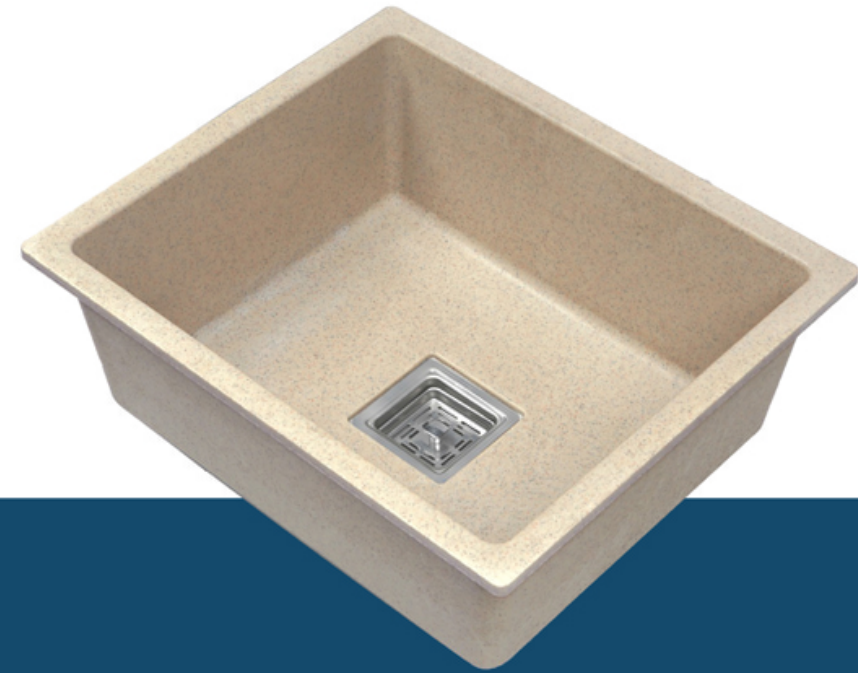

SIZE :21X18 inch
WHIGHT:10 kg(Approx)

MRP : Granite 6399/-
Metalic 7699/-

Installation

TOP MOUNT

UNDER MOUNT

FLUSH MOUNT

DIMENSIONS

DOVEL

Quartz KITCHEN SINK

SIZE :36X18 inch
WHIGHT:16.3 kg(Approx)

MRP : Granite 12,299/-
Metalic 14,799/-

Installation

TOP MOUNT

UNDER MOUNT

FLUSH MOUNT

DIMENSIONS