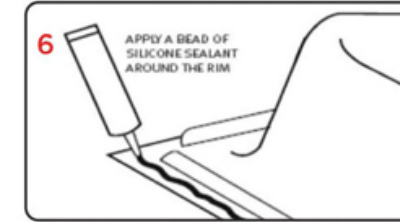

With sink in the upside down position, place a continuous and generous bead of silicone sealant around the entire perimeter of the rim. This serves as a watertight seal.