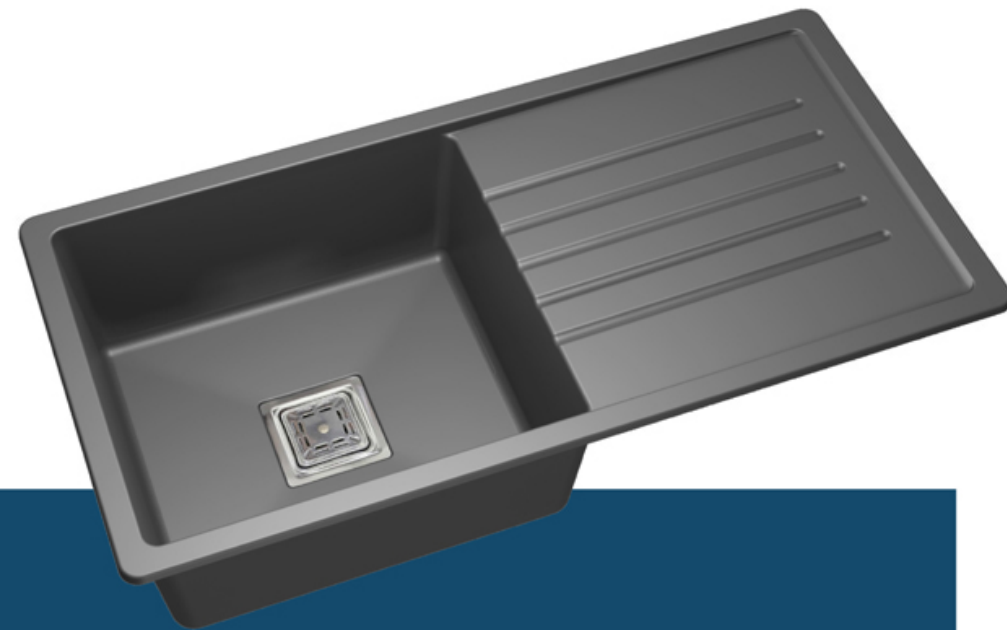

Quartz KITCHEN SINK

SIZE :36X18 inch
WHIGHT:16.3 kg(Approx)

MRP : Granite 12,299/-
Metalic 14,799/-

Installation

TOP MOUNT

UNDER MOUNT

FLUSH MOUNT

DIMENSIONS