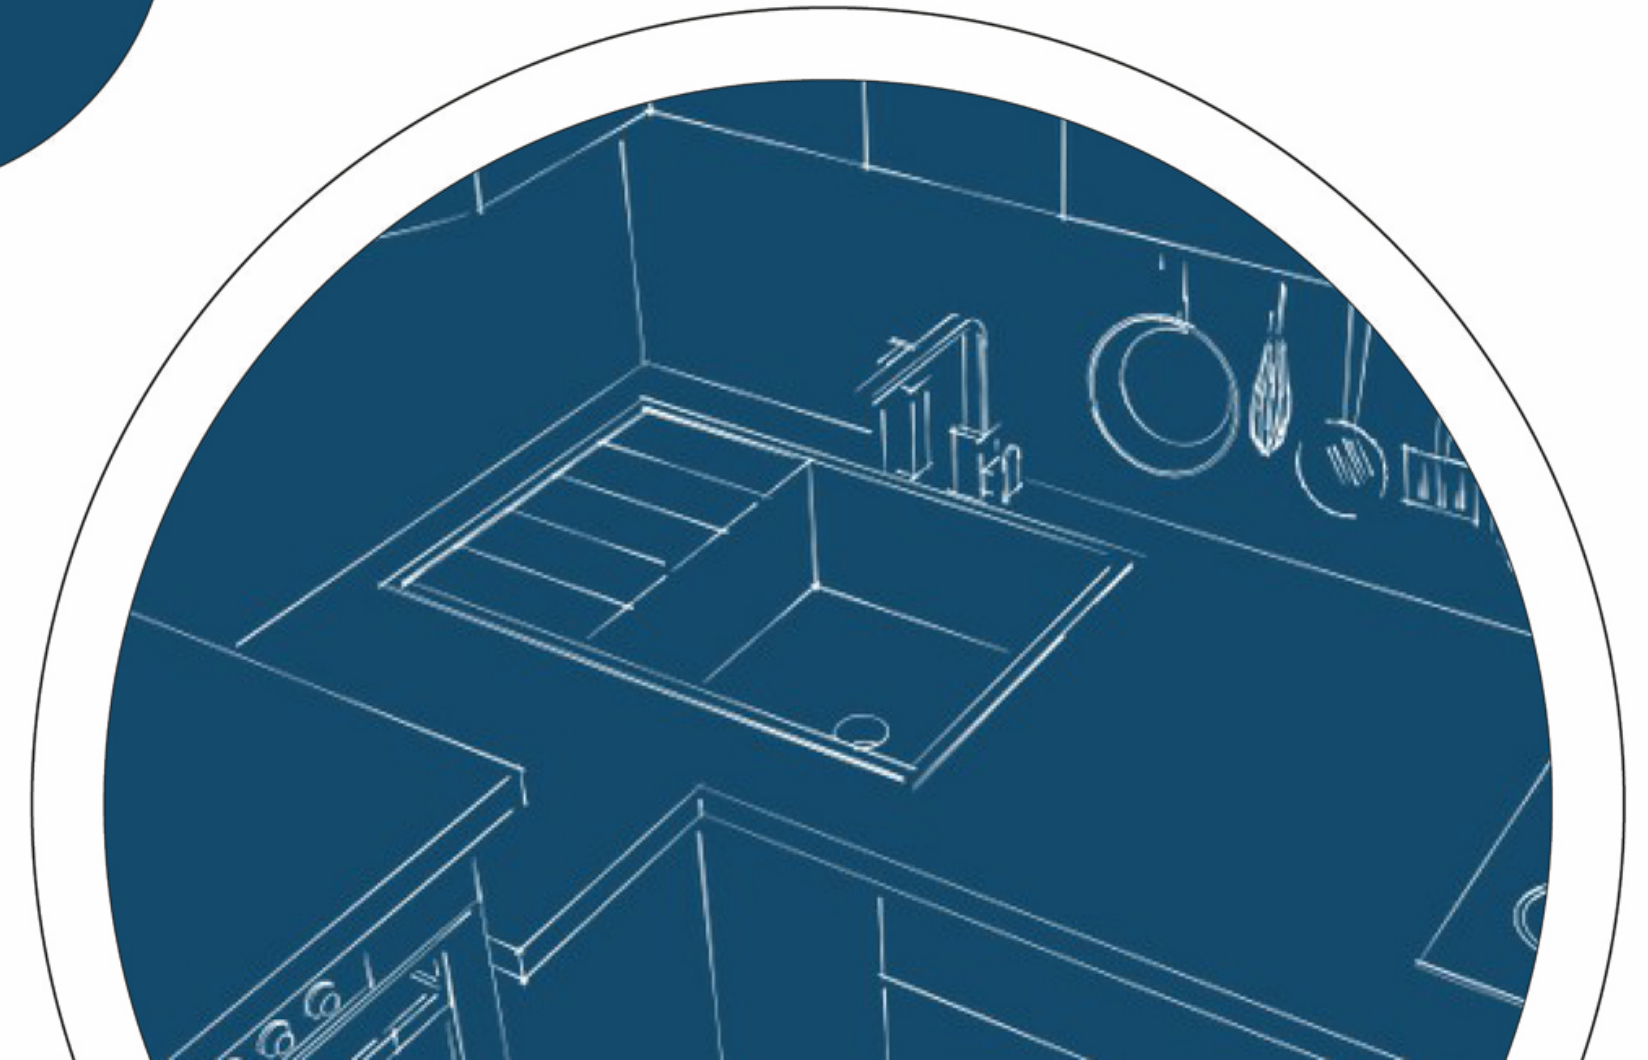

SEKOL

Lead the World...

EXCLUSIVE QUARTZ
KITCHEN SINK

AN ISO 9001:2015
certified company

Quartz
KITCHEN
SINK