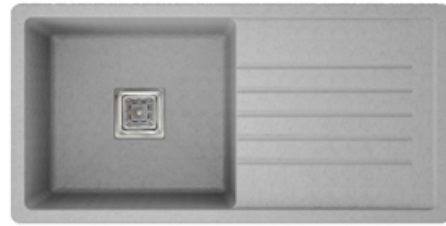

DIMENSIONS

MARVEL

COLOR / SHADE

GRANITE SERIES

WHITE

SLATE

IVORY

REDMOON

METALIC SERIES

WHITE

GRAY

BLACK

CHOCO
RED

INSTALLATION OF THE SINK PREPARING A NEW COUNTERTOP

Trace the sink outline on the countertop (do not cut along this line).

Draw a line 1 cm inside the sink outline.