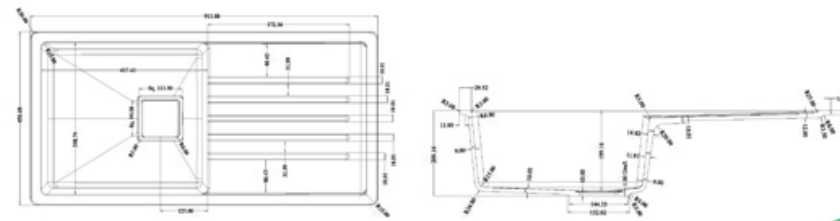

SIZE :21X18 inch
WHIGHT:10 kg(Approx)

MRP : Granite 6399/-
Metalic 7699/-

Installation

TOP MOUNT

UNDER MOUNT

FLUSH MOUNT

DIMENSIONS

DOVEL

Quartz KITCHEN SINK

SIZE :36X18 inch
WHIGHT:16.3 kg(Approx)

MRP : Granite 12,299/-
Metalic 14,799/-

Installation

TOP MOUNT

UNDER MOUNT

FLUSH MOUNT

DIMENSIONS