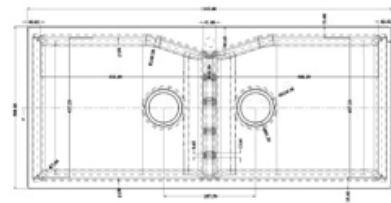

Quartz KITCHEN SINK

SIZE :45X20 inch
WHIGHT:28 kg(Approx)

MRP : Granite 19,399/-
Metalic 22,699/-

Installation

TOP MOUNT

UNDER MOUNT

FLUSH MOUNT

DIMENSIONS

MARVEL