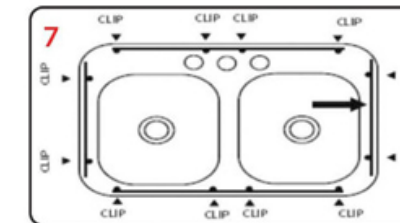

METALIC SERIES

WHITE

GRAY

BLACK

CHOCO
RED

INSTALLATION OF THE SINK PREPARING A NEW COUNTERTOP

Trace the sink outline on the countertop (do not cut along this line).

Draw a line 1 cm inside the sink outline.

Measure the cut-out line you just drew and compare to all dimensions (double check)

Using a 2" hole saw, Drill a pilot hole inside the cutting line.

Using a jigsaw, cut along the inside line to cut the opening in the countertop.

With sink in the upside down position, place a continuous and generous bead of silicone sealant around the entire perimeter of the rim. This serves as a watertight seal.

Lift sink, turn face up and lower into the countertop cutout opening. Wipe excess sealant from perimeter with a wet cloth

DRILLING TAP HOLE
Invert the Sink, Use the marking to Drill the Hole with Wood Cutting Bit

Quartz
KITCHEN
SINK

Disclaimer:

The Colours / Shade shown of sinks in this catalogue are purely illustrative and limited to printing process. Please refer actual sample before final selection. In case of any complaint, it should be brought to our Dealer notice before laying the sink. All sizes/prices are subject to change without prior notice. Please Refer MM size before Installation. All specifications are approximate and can vary in actual product. All Product shown is Identical and may vary from the actual product. This catalogue super seeds all previous catalogues. All products shown are not part of standard offering & props depicted are for aesthetics purpose only. Subject to Morbi (India) Jurisdiction.