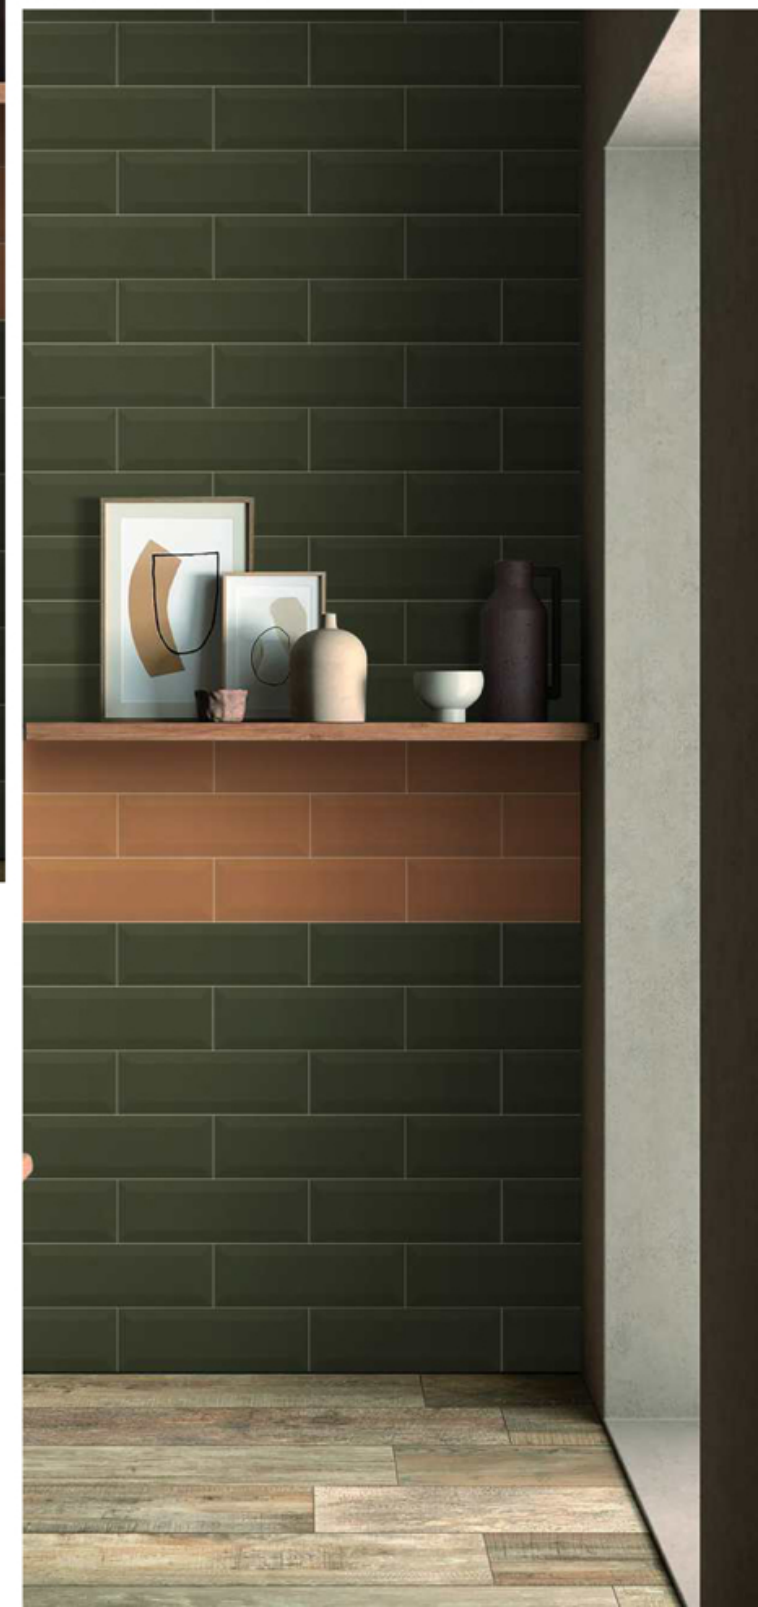

Stun- ning

Nero dark color shade provided by us meets the exotic range of darker tints and marks brilliance that illuminates the tiles to bring a sense of definition to any décor.

Nero Dark